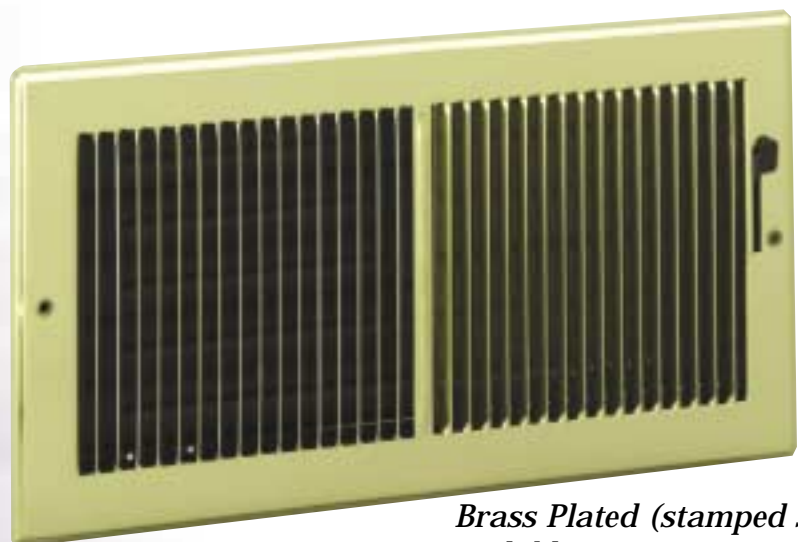

**R661
Sidewall/Ceiling Diffuser**

*Brass Plated (stamped steel)
available in 10x6, 12x6, 14x6
Order width x height*