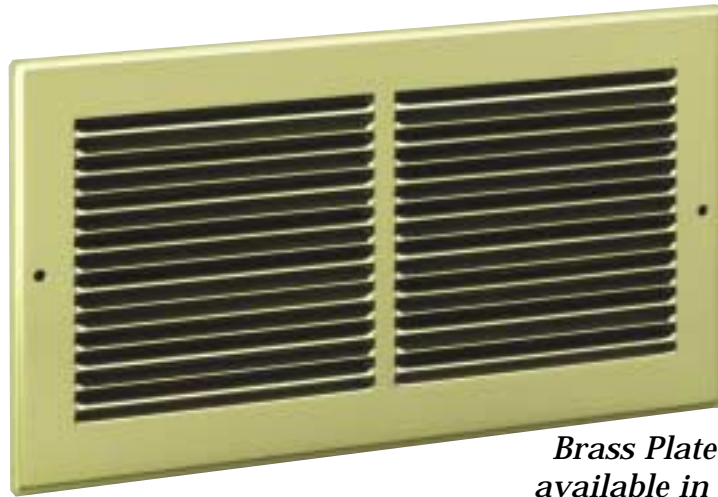

CLASSICS™

R650
Return Air Grille

Brass Plated (stamped steel)
available in 10x6, 12x6, 14x6
Order width x height